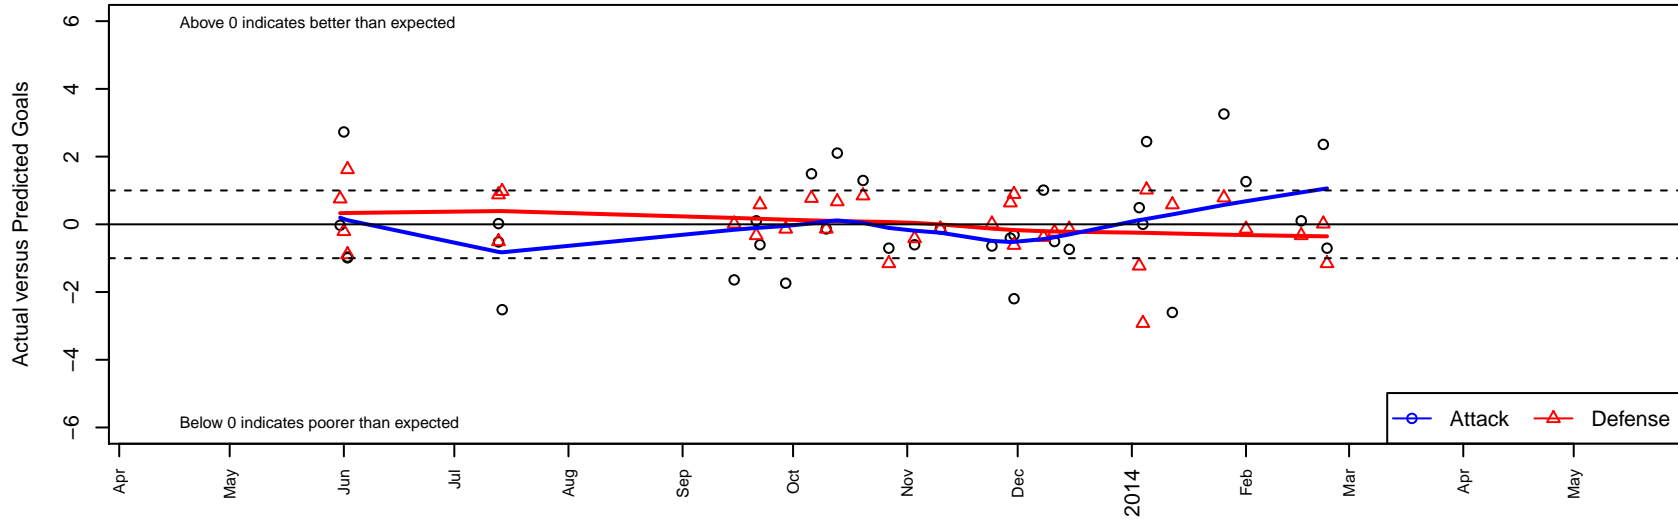

# FWFC Storm Green aka Blue B95

Federal Way FC  
 Federal Way, WA  
 B95 total strength=2019  
 attack=109.6 defense=42.72  
 fall league = FWRL B95 U18 Premier Round 1,  
 notes= Blue  
 alt names used:  
 FWFC Storm Green B95  
 FEDERAL WAY FC B95 BLUE (WA)  
 FWFC B95 Green  
 FWFC B95 Blue  
 FWFC B95 Blue (A)  
 FEDERAL WAY FC FWFC B95 BLUE (WA)  
 Federal Way FC Blue  
 Federal Way FC

Venues played:  
 Showcase of Champions Copa U17  
 Nike Crossfire Challenge 18/19 Gold U19  
 RCL B95 Div 1  
 Surf College Cup Gold U18  
 FWRL B95 U18 Premier Round 1  
 PacNW Winter Classic FWRL U18  
 WYS Championship B95

**FWFC Storm Green aka Blue B95**  
 Dots are actual minus expected GF (blue circles) and GA (red triangles).  
 Blue line is smoothed change in attack strength. Red is smoothed change in defense strength.